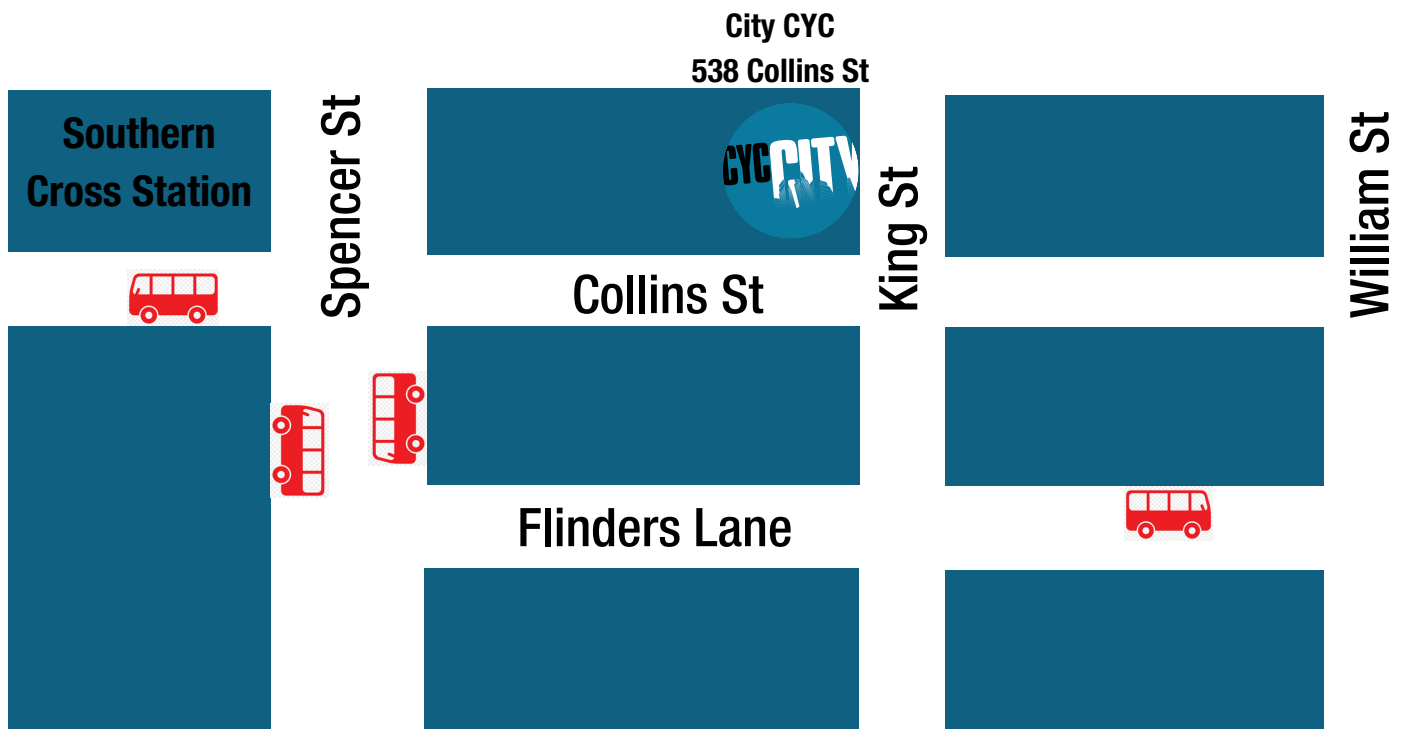

COACH PARKING

PLEASE NOTE, there is no coach parking directly out the front of our building at 538 Collins Street

Short-term coach parking is available at the following locations:

- > Collins St - near corner of Spencer St, opposite Southern Cross Station
- > Spencer St (West side) - between Collins St & Flinders Lane
- > Spencer St (East side) - between Collins St & Flinders Lane (subject to clearway times)
- > Flinders Lane - between King St & William St