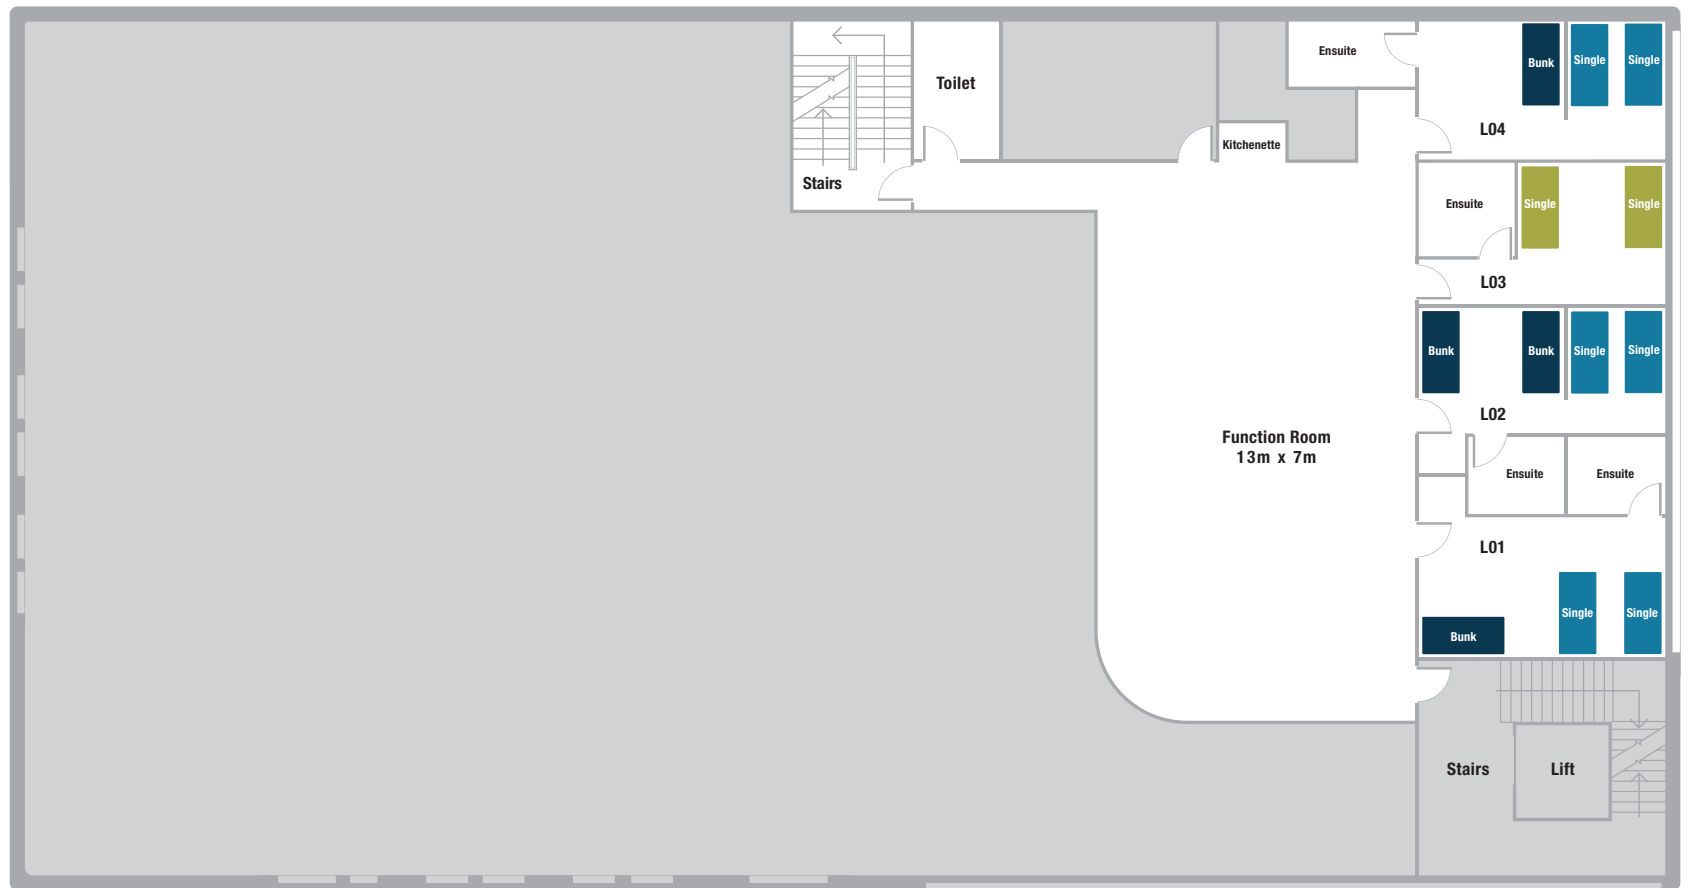

LOWER LEVEL

Please Note - Bed layout per room may vary according to the group booking

**BREATHE
EXPERIENCE
DISCOVER**

Room L01	4 Singles (includes 1 bunk)
Room L02	6 Singles (includes 2 bunk)
Room L03	2 Singles (teacher/leader room)
Room L04	4 Singles (includes 1 bunk)
TOTAL	16