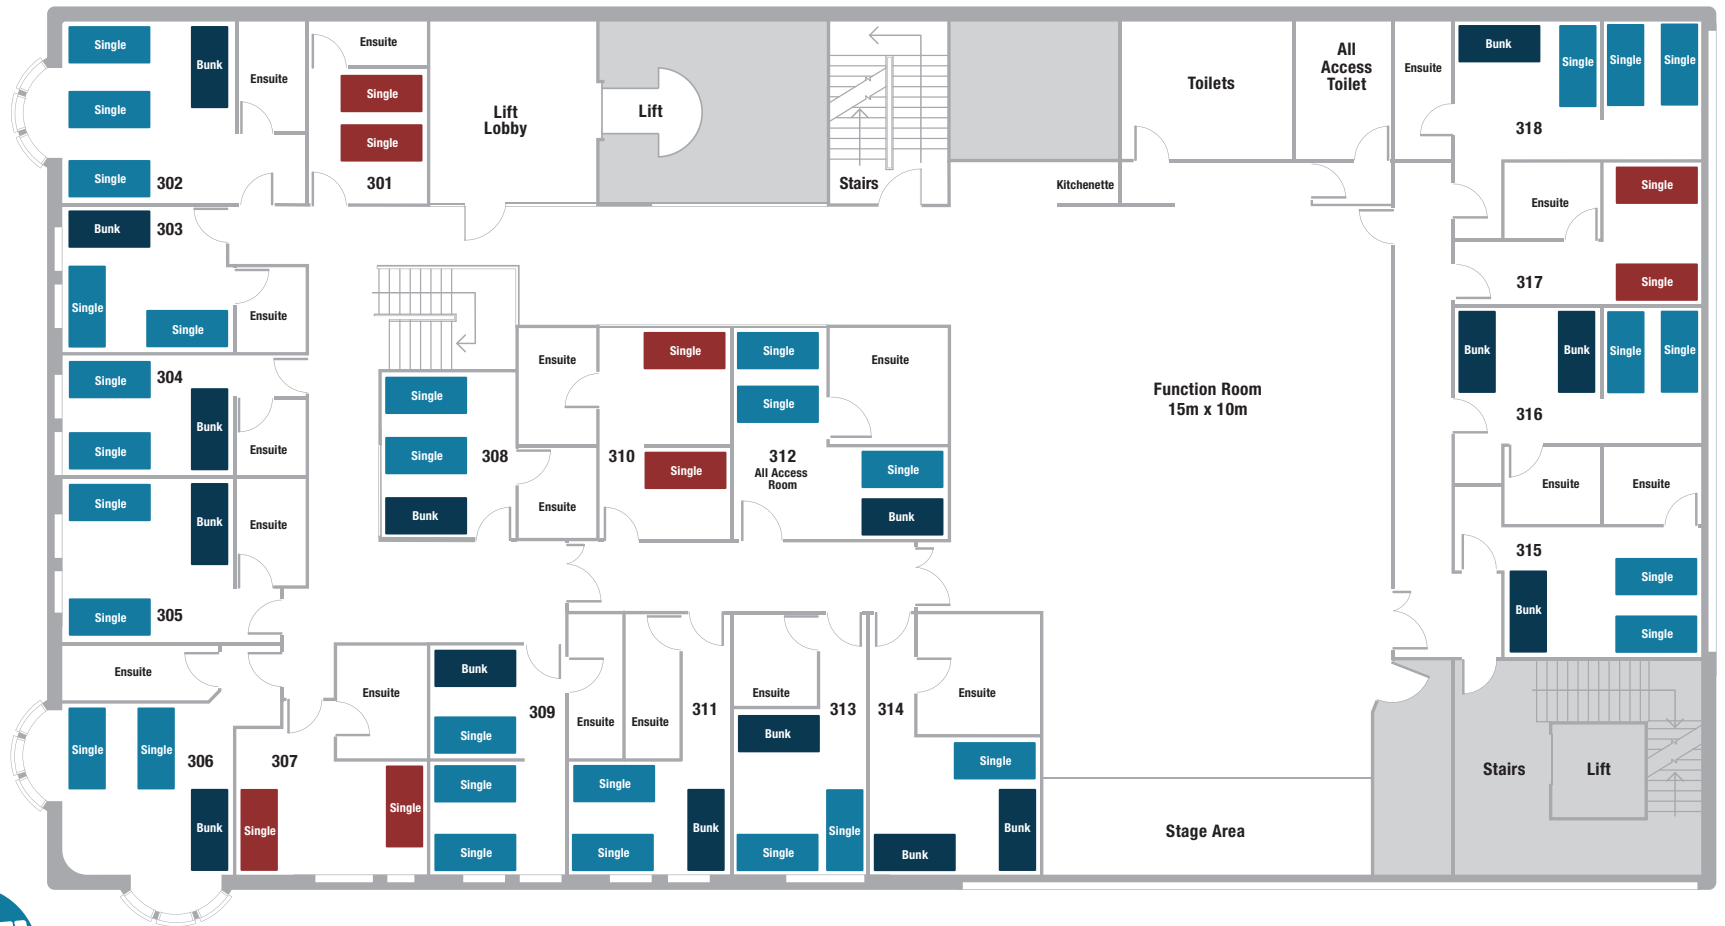

LEVEL 3

Please Note - Bed layout per room may vary according to the group booking

**BREATHE
EXPERIENCE
DISCOVER**

Room 301 2 Singles (teacher/leader room)	Room 307 2 Singles (teacher/leader room)	Room 313 4 Singles (includes 1 bunk)
Room 302 5 Singles (includes 1 bunk)	Room 308 4 Singles (includes 1 bunk)	Room 314 5 Singles (includes 2 bunks)
Room 303 4 Singles (includes 1 bunk)	Room 309 5 Singles (includes 1 bunk)	Room 315 4 Singles (includes 1 bunk)
Room 304 4 Singles (includes 1 bunk)	Room 310 2 Singles (teacher/leader room)	Room 316 6 Singles (includes 2 bunks)
Room 305 4 Singles (includes 1 bunk)	Room 311 4 Singles (includes 1 bunk)	Room 317 2 Singles (teacher/leader room)
Room 306 4 Singles (includes 1 bunk)	Room 312 5 Singles (includes 1 bunk)	Room 318 5 Singles (includes 1 bunk)

TOTAL 71