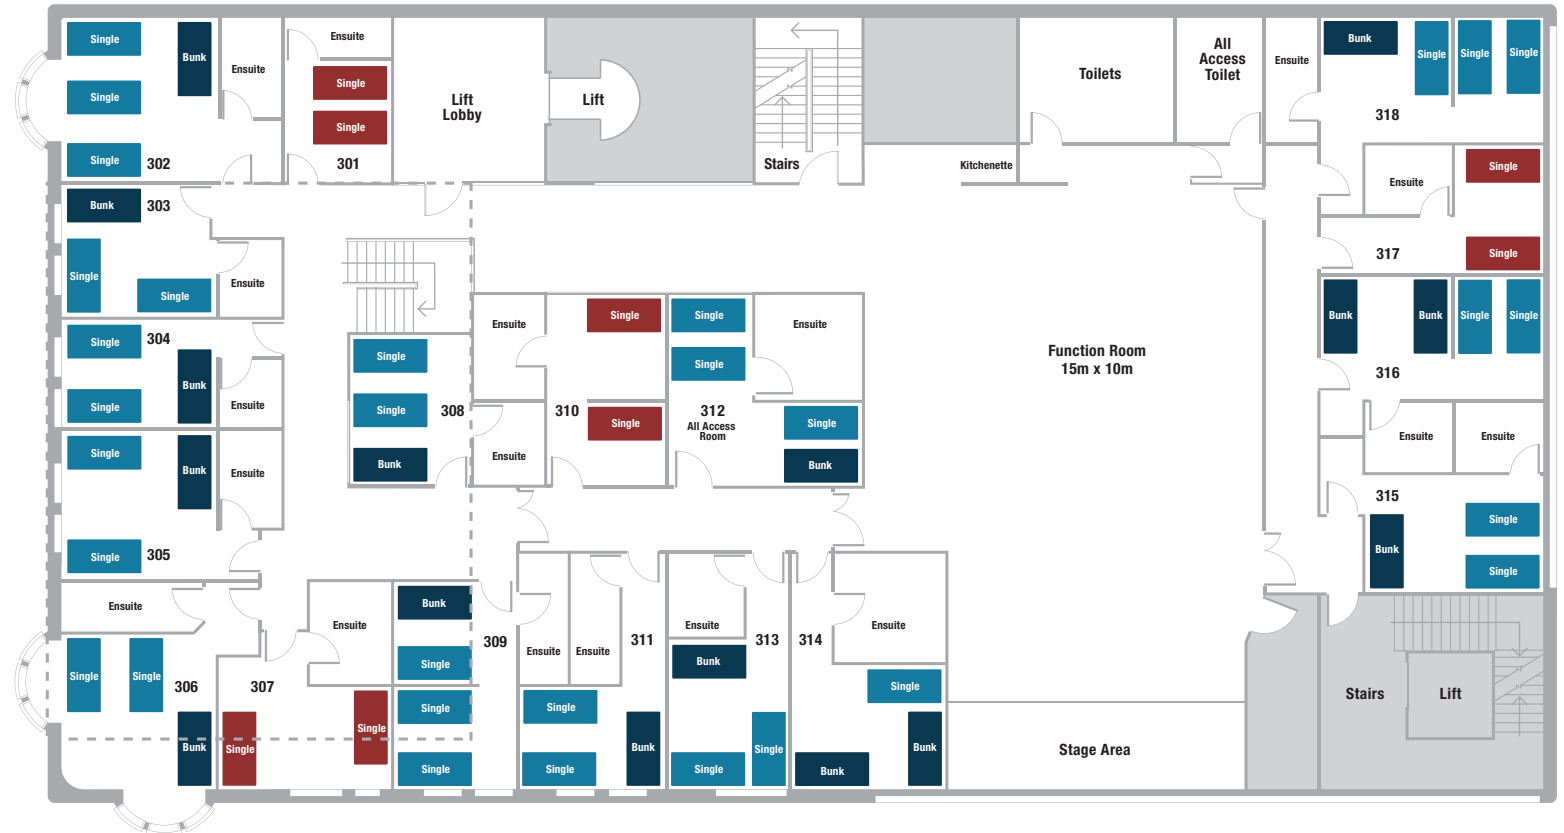

LEVEL 3

Please Note - Bed layout per room may vary according to the group booking

MEZZANINE

BREATHE EXPERIENCE DISCOVER

Room 301	2 Singles (teacher/leader room)	Room 307	2 Singles (teacher/leader room)	Room 313	4 Singles (includes 1 bunk)	Room 319	2 Singles (teacher/leader room)
Room 302	5 Singles (includes 1 bunk)	Room 308	4 Singles (includes 1 bunk)	Room 314	5 Singles (includes 2 bunks)	Room 320	4 Singles (includes 2 bunks)
Room 303	4 Singles (includes 1 bunk)	Room 309	5 Singles (includes 1 bunk)	Room 315	4 Singles (includes 1 bunk)	Room 321	4 Singles (includes 2 bunks)
Room 304	4 Singles (includes 1 bunk)	Room 310	2 Singles (teacher/leader room)	Room 316	6 Singles (includes 2 bunks)	Room 322	6 Singles (includes 2 bunks)
Room 305	4 Singles (includes 1 bunk)	Room 311	4 Singles (includes 1 bunk)	Room 317	2 Singles (teacher/leader room)	Room 323	5 Singles (includes 2 bunks)
Room 306	4 Singles (includes 1 bunk)	Room 312	5 Singles (includes 1 bunk)	Room 318	5 Singles (includes 1 bunk)		

TOTAL 92