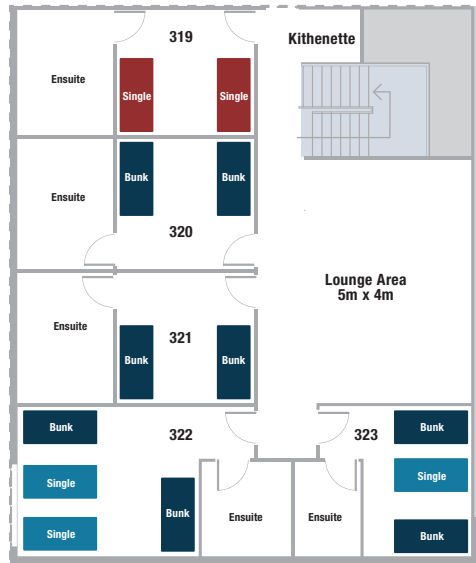

LEVEL 3

Please Note - Bed layout per room may vary according to the group booking

MEZZANINE

BREATHE EXPERIENCE DISCOVER

Room 301	2 Singles (teacher/leader room)	Room 307	2 Singles (teacher/leader room)	Room 313	4 Singles (includes 1 bunk)	Room 319	2 Singles (teacher/leader room)
Room 302	5 Singles (includes 1 bunk)	Room 308	4 Singles (includes 1 bunk)	Room 314	5 Singles (includes 2 bunks)	Room 320	4 Singles (includes 2 bunks)
Room 303	4 Singles (includes 1 bunk)	Room 309	5 Singles (includes 1 bunk)	Room 315	4 Singles (includes 1 bunk)	Room 321	4 Singles (includes 2 bunks)
Room 304	4 Singles (includes 1 bunk)	Room 310	2 Singles (teacher/leader room)	Room 316	6 Singles (includes 2 bunks)	Room 322	6 Singles (includes 2 bunks)
Room 305	4 Singles (includes 1 bunk)	Room 311	4 Singles (includes 1 bunk)	Room 317	2 Singles (teacher/leader room)	Room 323	5 Singles (includes 2 bunks)
Room 306	4 Singles (includes 1 bunk)	Room 312	5 Singles (includes 1 bunk)	Room 318	5 Singles (includes 1 bunk)		

TOTAL 92