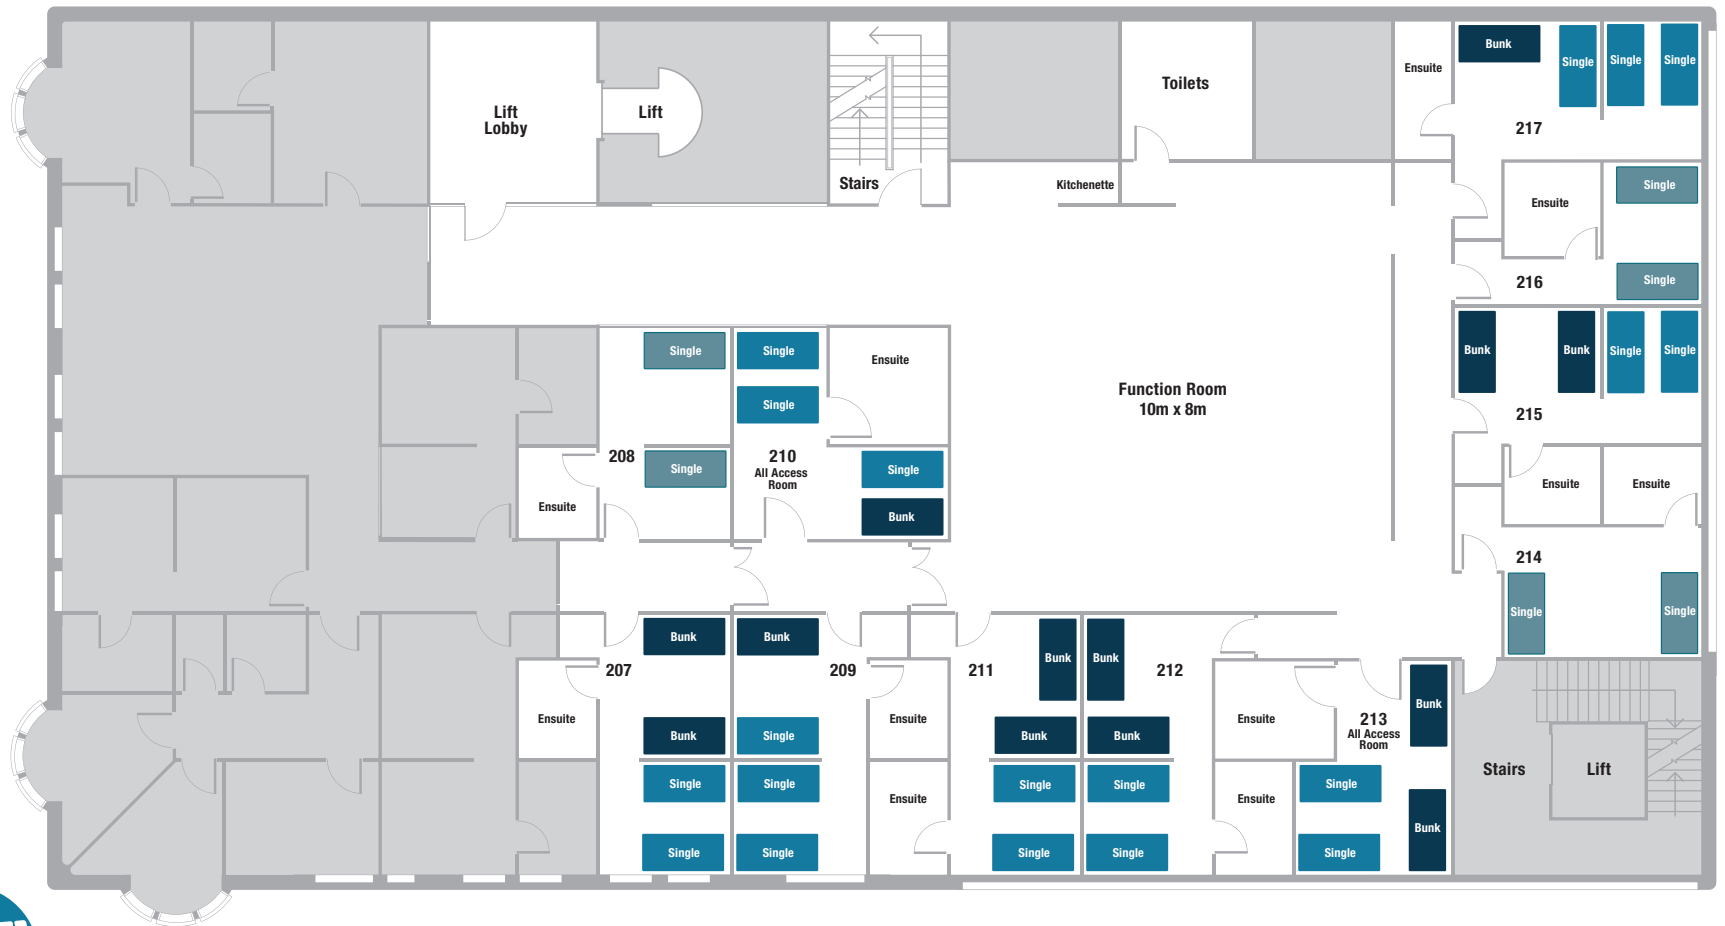

# LEVEL 2

Please Note - Bed layout per room may vary according to the group booking

**BREATHE  
EXPERIENCE  
DISCOVER**

<b>Room 207</b>	6 Singles (includes 2 bunks)	<b>Room 213</b>	6 Singles (includes 2 bunks)
<b>Room 208</b>	2 Singles (teacher/leader room)	<b>Room 214</b>	2 Singles (teacher/leader room)
<b>Room 209</b>	5 Singles (includes 1 bunk)	<b>Room 215</b>	6 Singles (includes 2 bunks)
<b>Room 210</b>	5 Singles (includes 1 bunk)	<b>Room 216</b>	2 Singles (teacher/leader room)
<b>Room 211</b>	6 Singles (includes 2 bunks)	<b>Room 217</b>	5 Singles (includes 1 bunk)
<b>Room 212</b>	6 Singles (includes 2 bunks)		

**TOTAL 51**