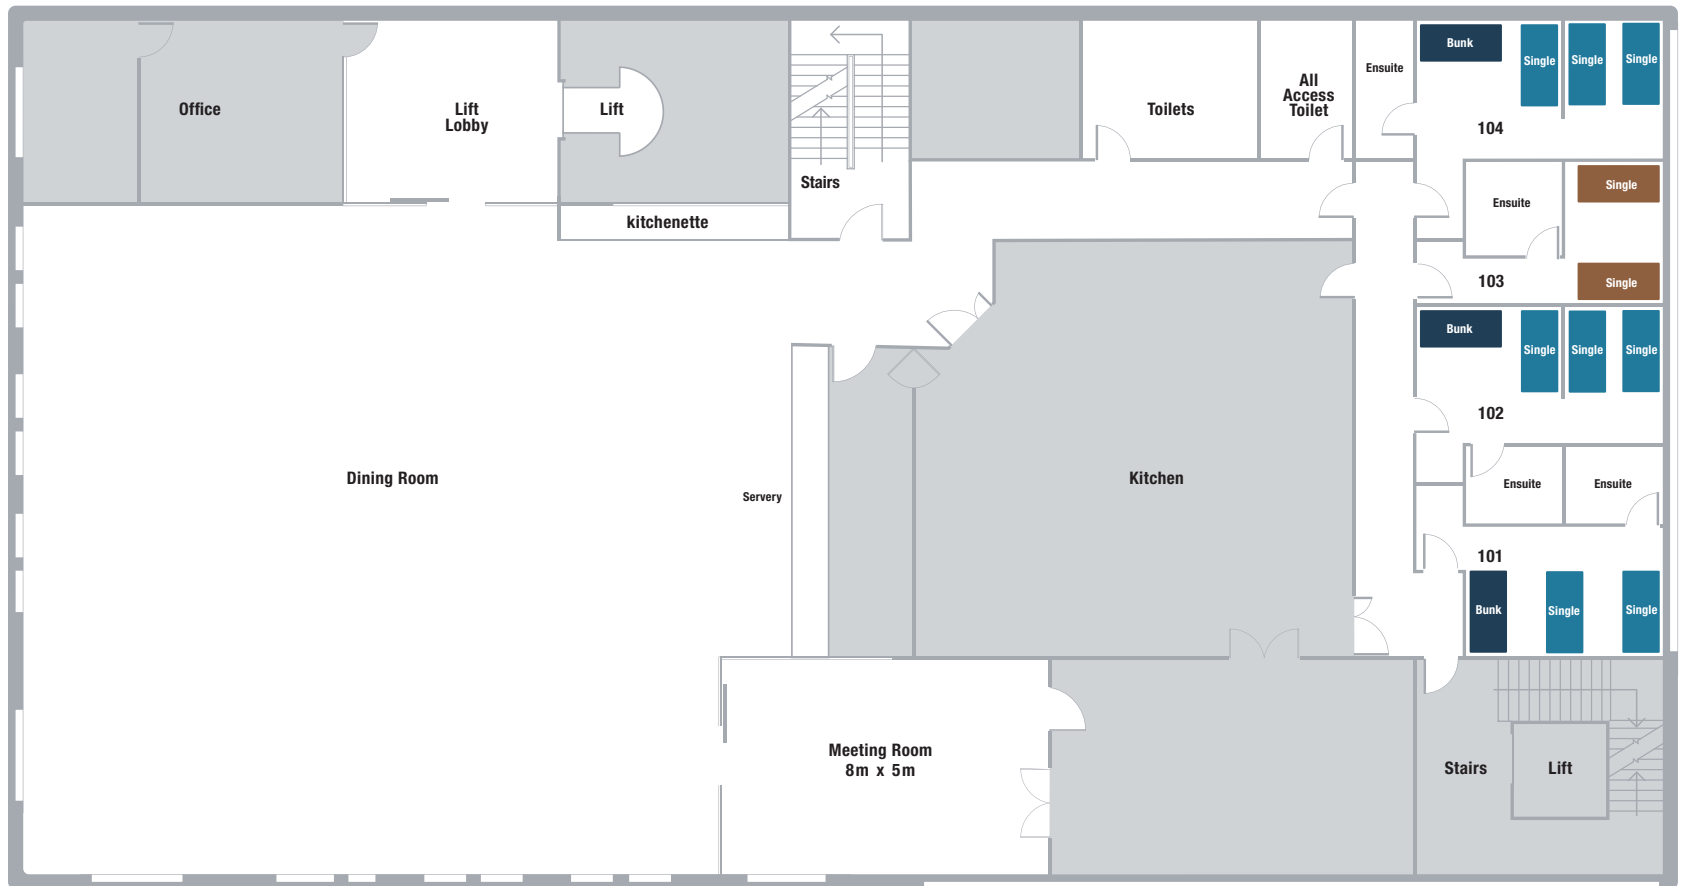

# LEVEL 1

Please Note - Bed layout per room may vary according to the group booking

**BREATHE  
EXPERIENCE  
DISCOVER**

<b>Room 101</b>	4 Singles (includes 1 bunk)
<b>Room 102</b>	5 Singles (includes 1 bunk)
<b>Room 103</b>	2 Single (teacher/leader room)
<b>Room 104</b>	5 Singles (includes 1 bunk)
<b>TOTAL</b>	<b>16</b>