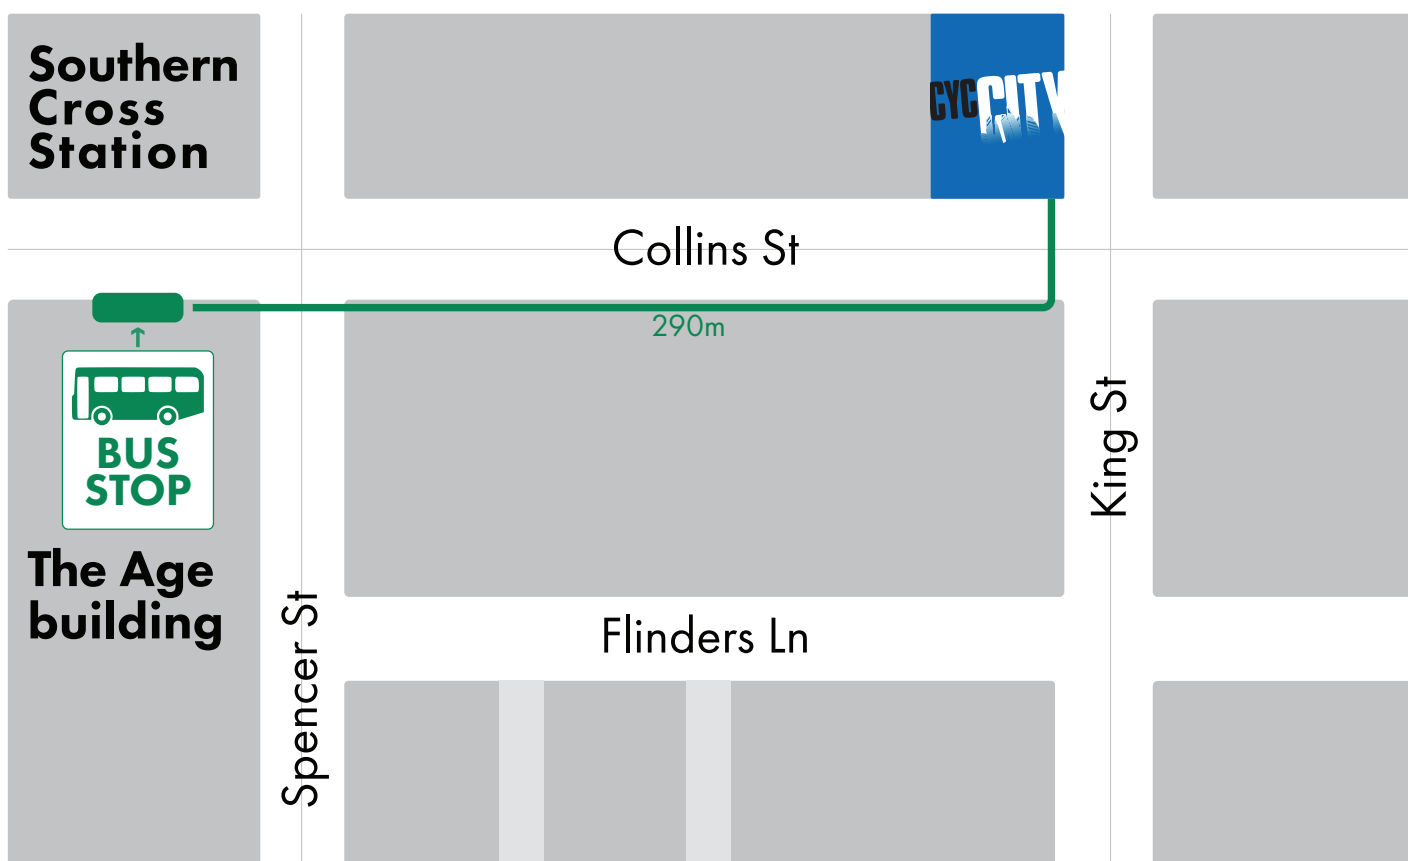

COACH DROP-OFF/ PICK-UP POINT

Short-term coach parking is available at the following location:

COLLINS STREET – outside The Age building - directly across the street from Southern Cross Station

The coach bay is 290m walk to City CYC (538 Collins St).